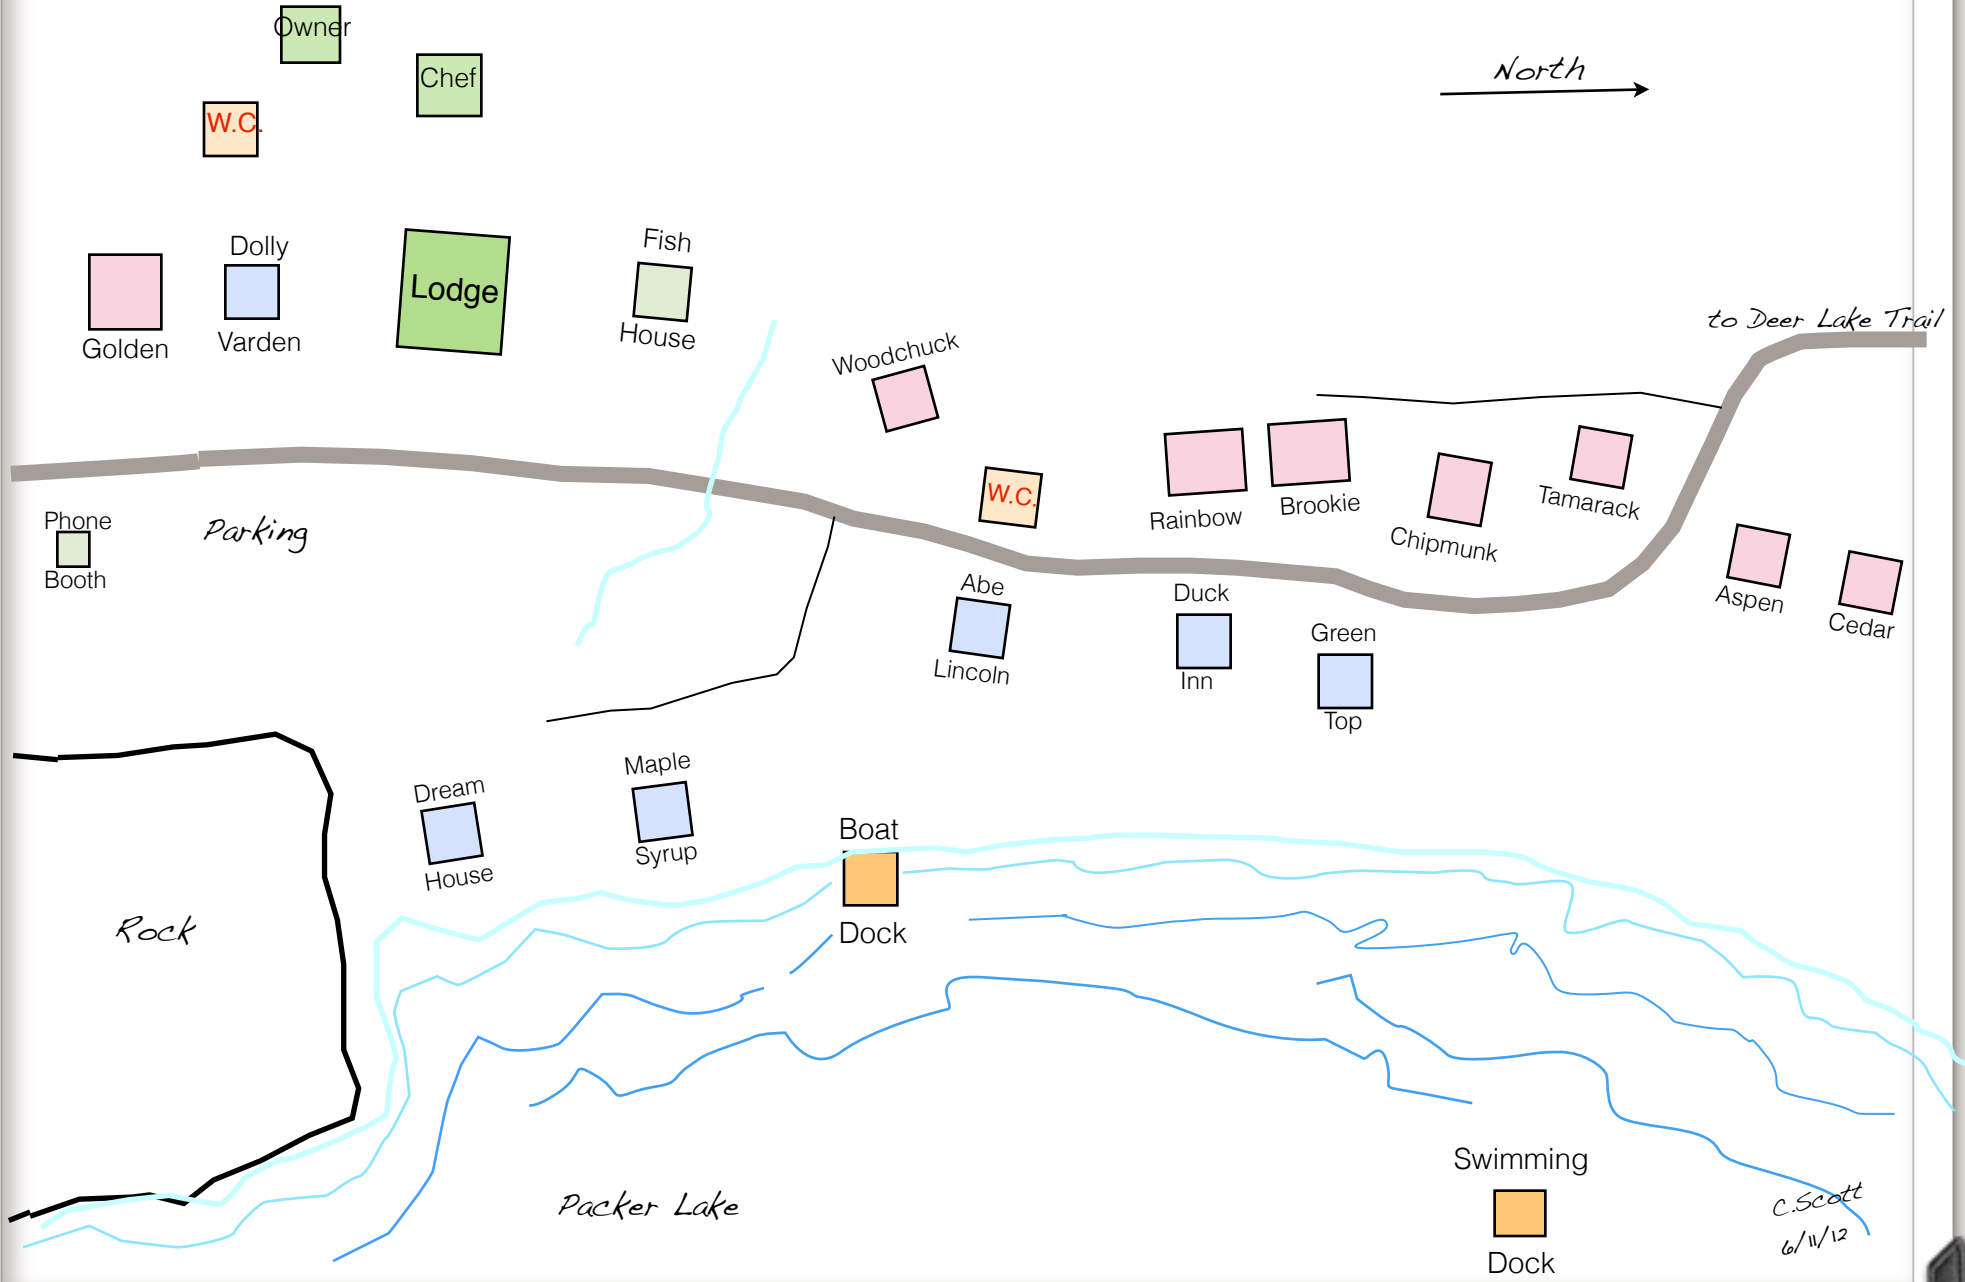

Packer Lake Lodge
"A Lakes Basin Tradition for 85 Years"
PO Box 237 - Sierra City, California 96125

C. Scott
6/11/12